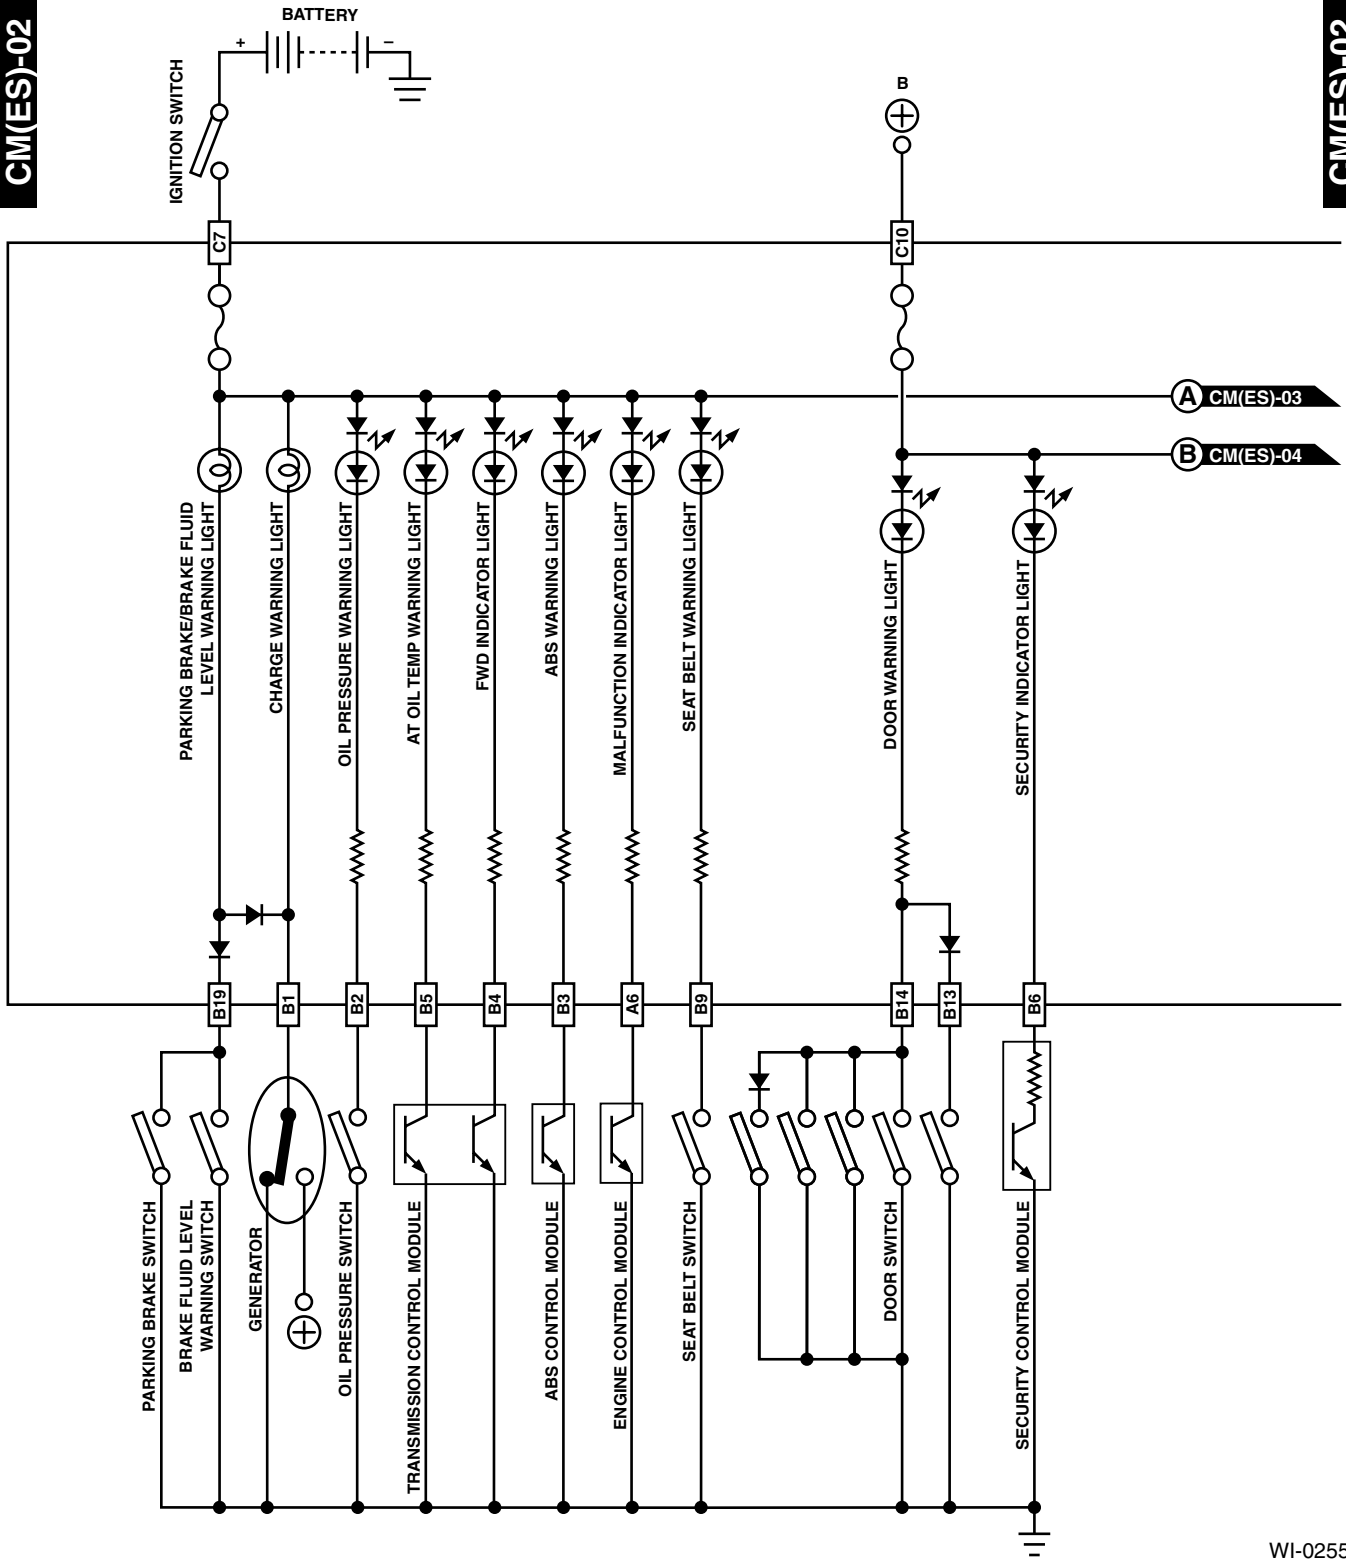

COMBINATION METER

WIRING SYSTEM

13. Combination Meter

A: SCHEMATIC

1. EXCEPT FOR STi MODEL

CM(ES)-01

CM(ES)-01

WI-02773

COMBINATION METER

WIRING SYSTEM

CM(ES)-02

CM(ES)-02

WI-02554

COMBINATION METER

WIRING SYSTEM

WI-02555