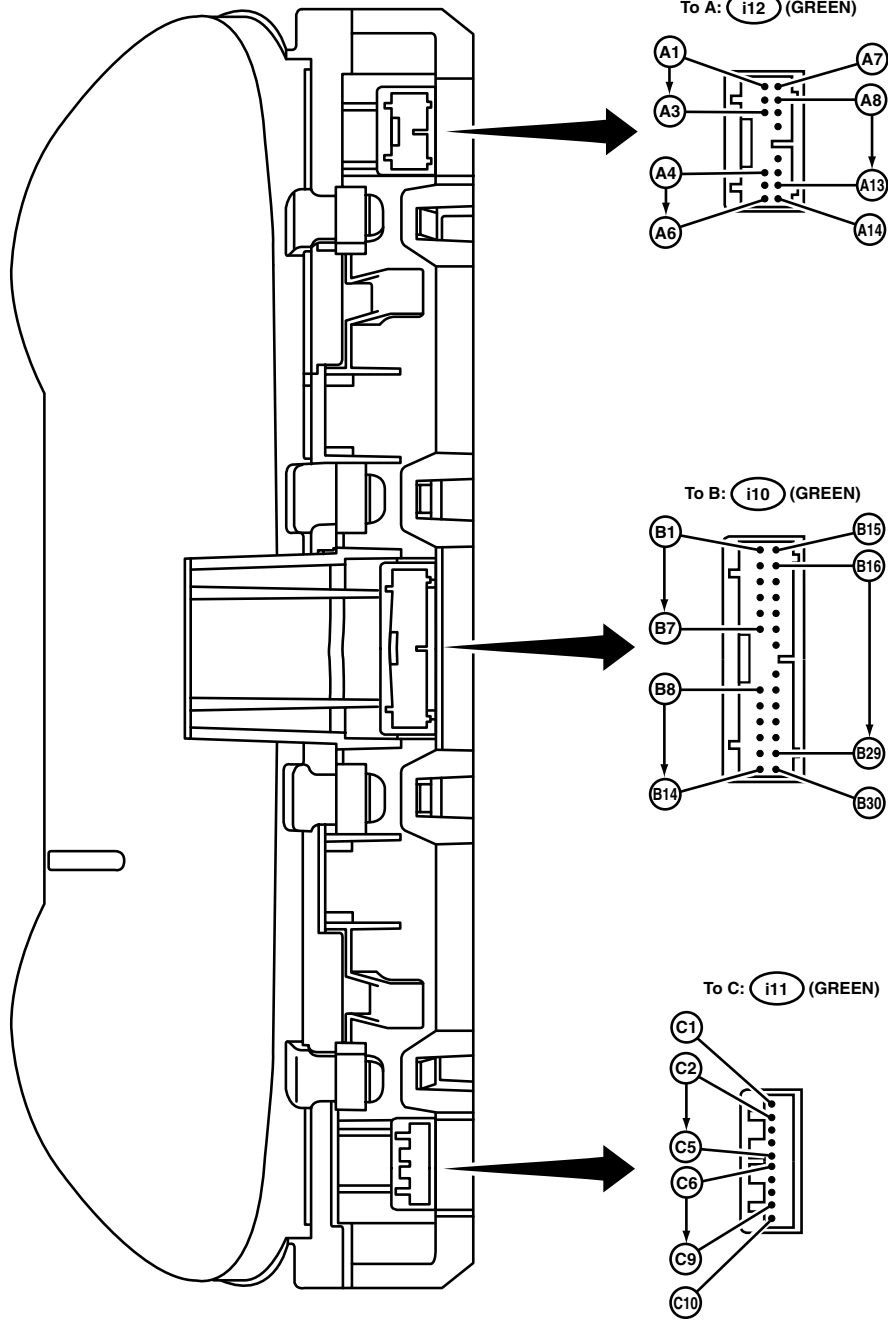

COMBINATION METER

WIRING SYSTEM

CM(ES)-04

CM(ES)-04

WI-02556

COMBINATION METER

WIRING SYSTEM

2. STi MODEL

CM(ST)-01

CM(ST)-01

WI-02800

COMBINATION METER

WIRING SYSTEM

WI-02801

COMBINATION METER

WIRING SYSTEM