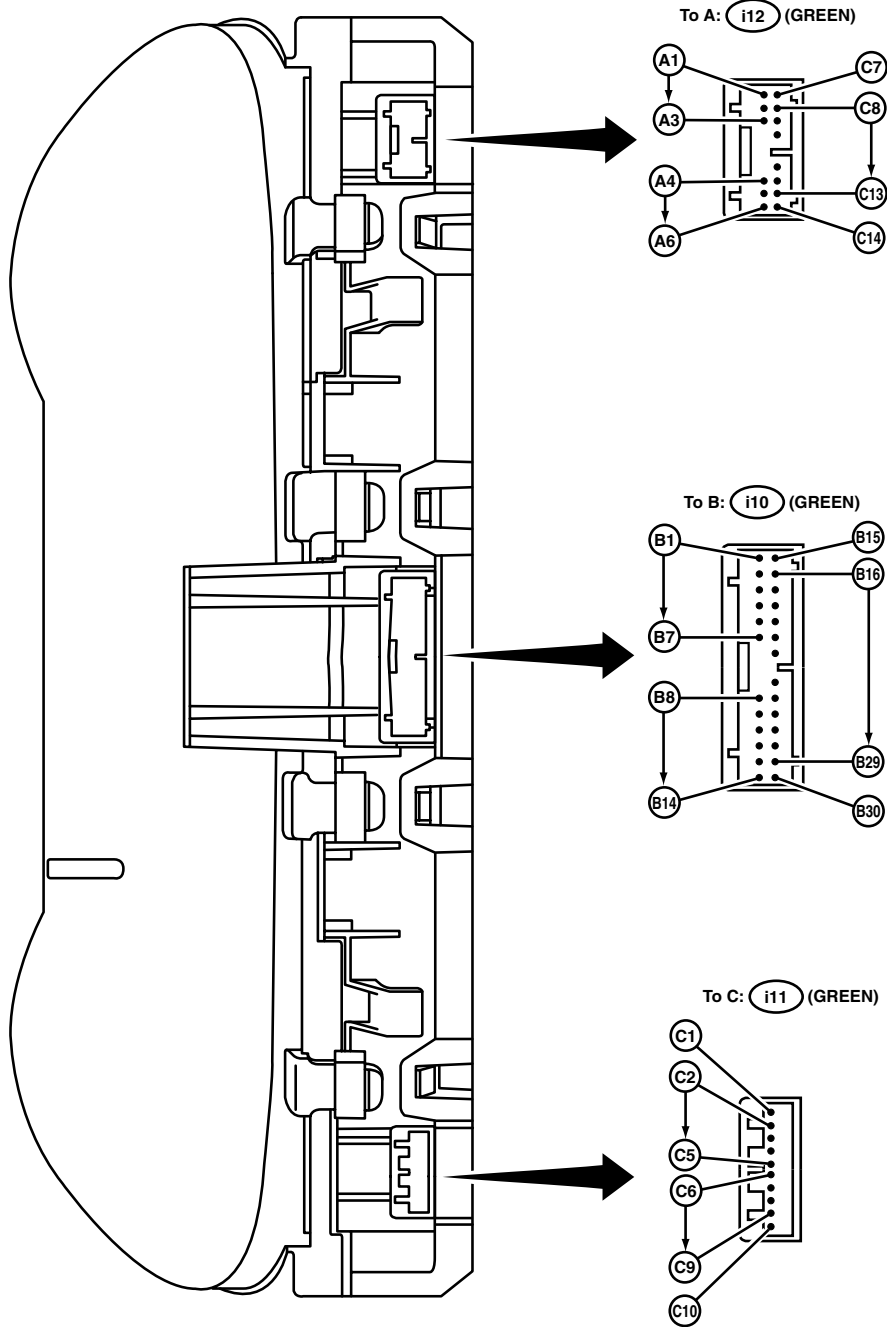

COMBINATION METER

WIRING SYSTEM

13. Combination Meter

A: SCHEMATIC

1. EXCEPT FOR STi MODEL

CM(ES)-01

CM(ES)-01

WI-02773

COMBINATION METER

WIRING SYSTEM

CM(ES)-02

CM(ES)-02

WI-02554

COMBINATION METER

WIRING SYSTEM

WI-02555