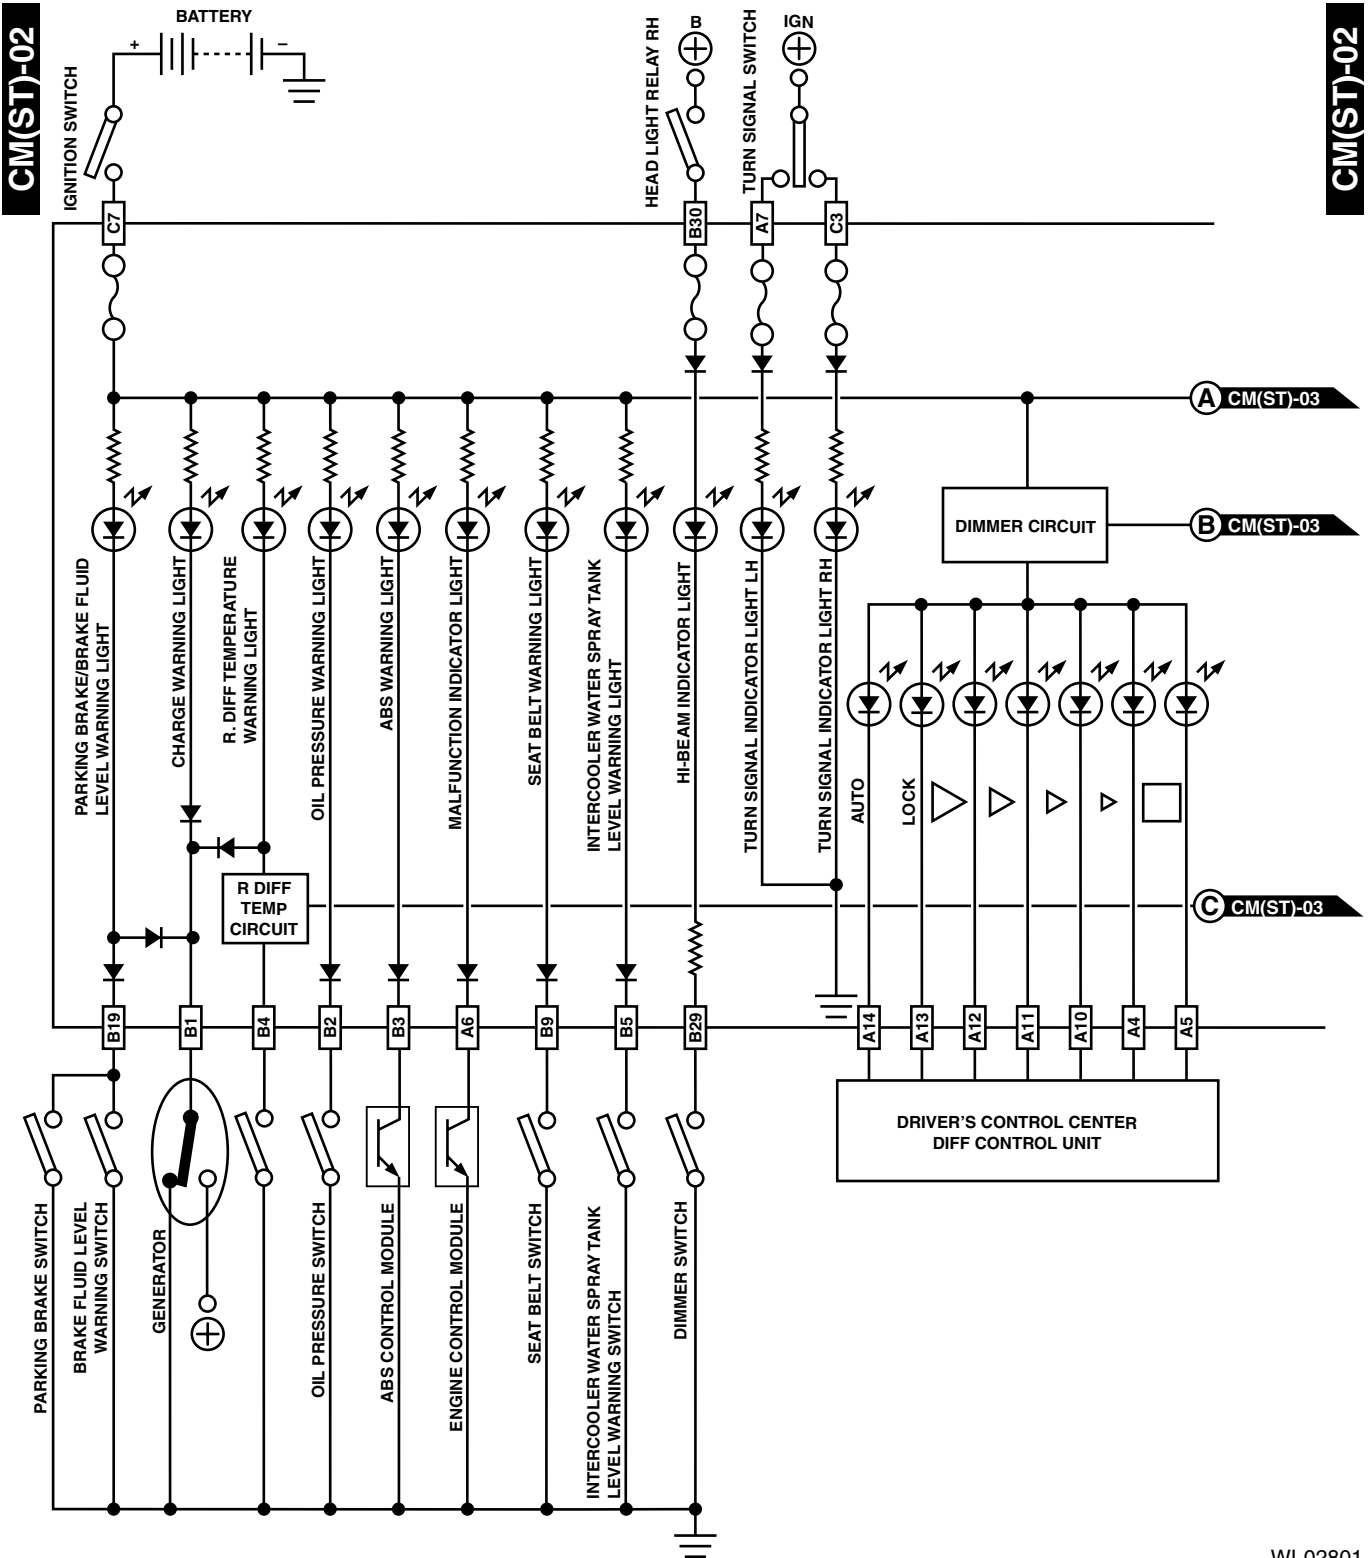

CM(ST)-01

CM(ST)-01

WI-02800

COMBINATION METER

WIRING SYSTEM

WI-02801

COMBINATION METER

WIRING SYSTEM