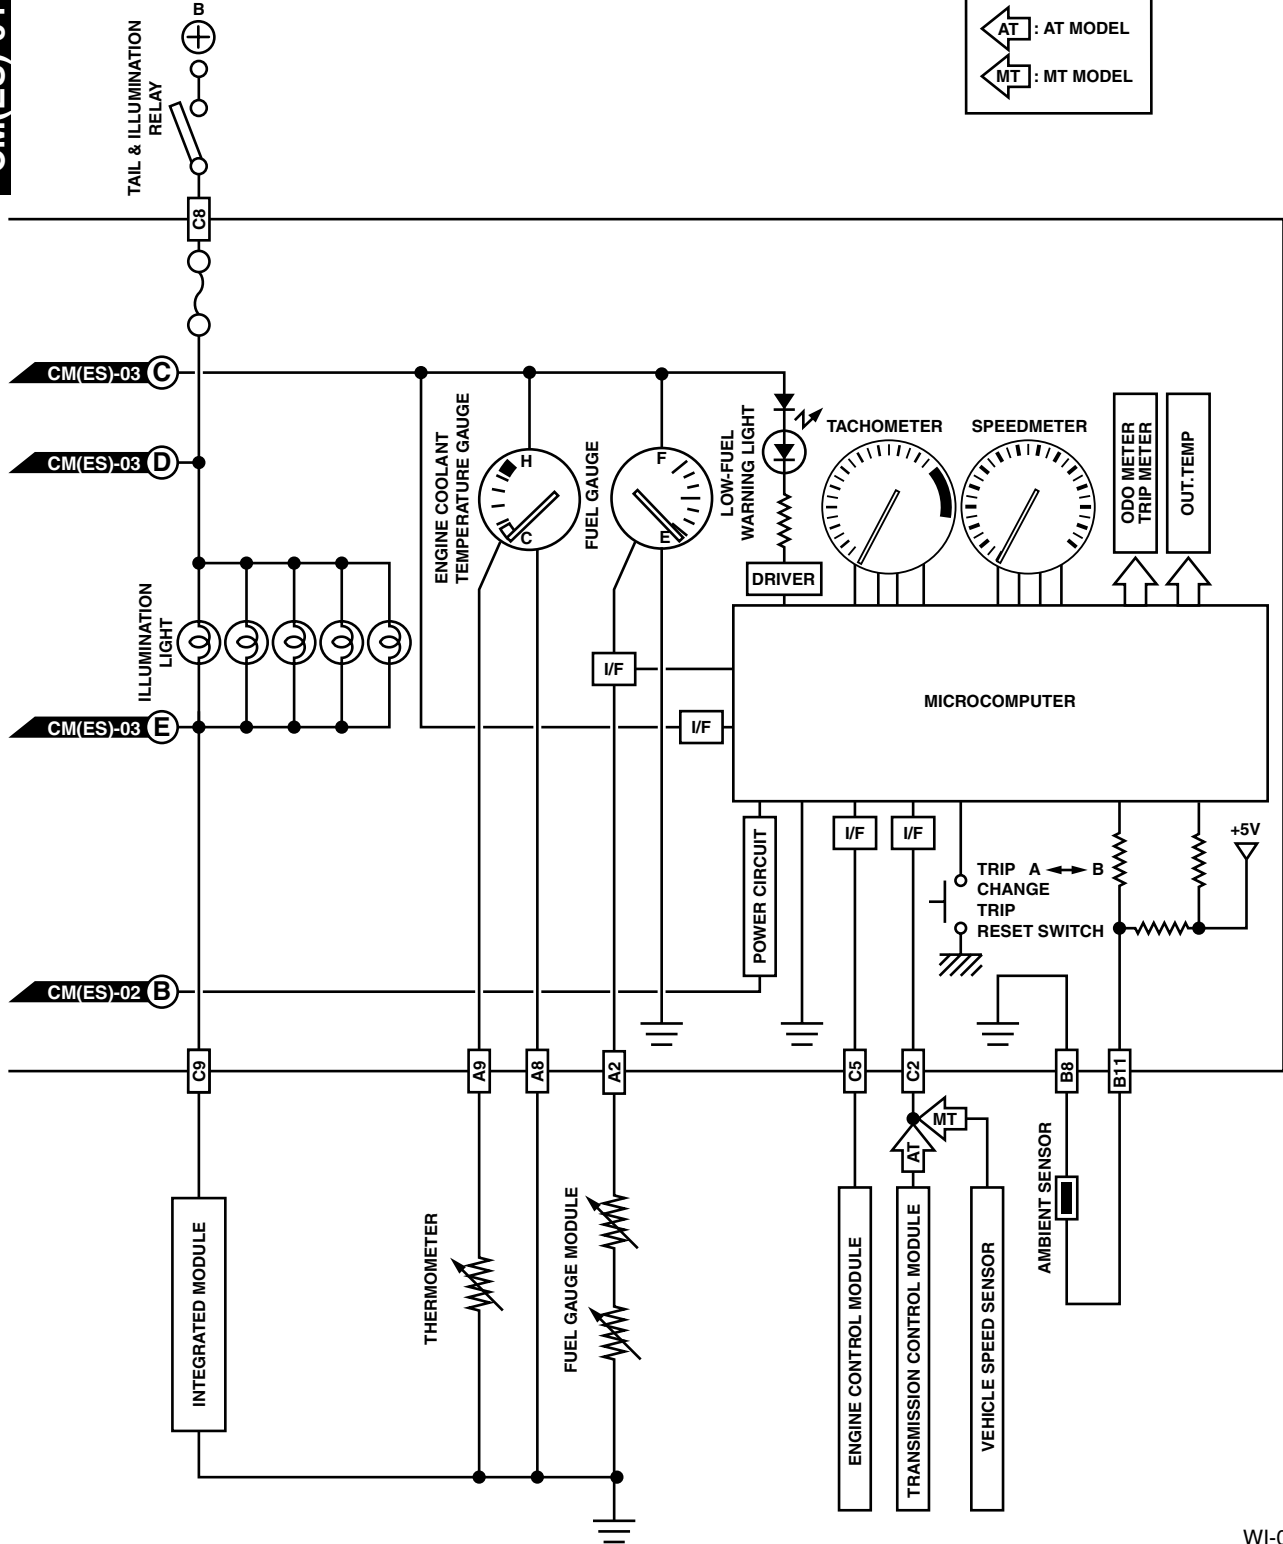

COMBINATION METER

WIRING SYSTEM

13. Combination Meter

A: SCHEMATIC

1. EXCEPT FOR STi MODEL

CM(ES)-01

CM(ES)-01

WI-02773

COMBINATION METER

WIRING SYSTEM

CM(ES)-02

CM(ES)-02

WI-02554

COMBINATION METER

WIRING SYSTEM

WI-02555

COMBINATION METER

WIRING SYSTEM

CM(ES)-04

CM(ES)-04

WI-02556

COMBINATION METER

WIRING SYSTEM

2. STi MODEL